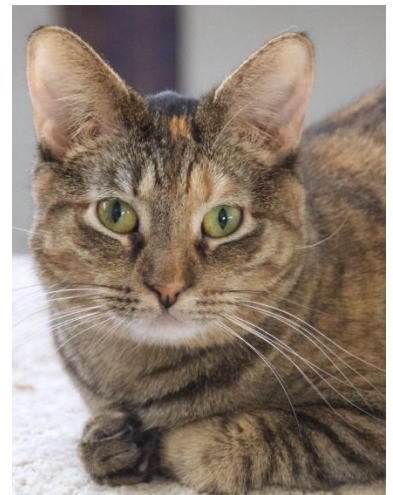

Brown & Orange Tabby (Torbie)