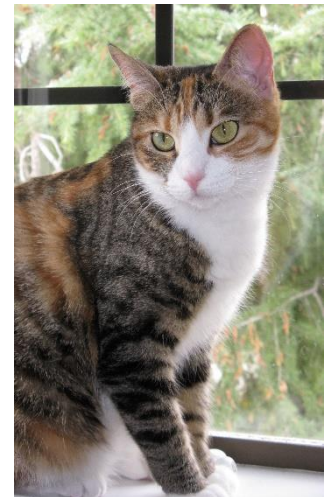

Colour Guide of Domestic Cats

Brown Tabby

Grey Tabby

Silver Tabby

Calico

Dilute Calico

Calico Tabby

Tortoiseshell

Seal Point

Flame Point

Lilac Point

Breed Guide of Popular Cats

The following are typical cat breeds to help with describing your lost cat

Domestic Short Hair

Domestic Long Hair

Persian